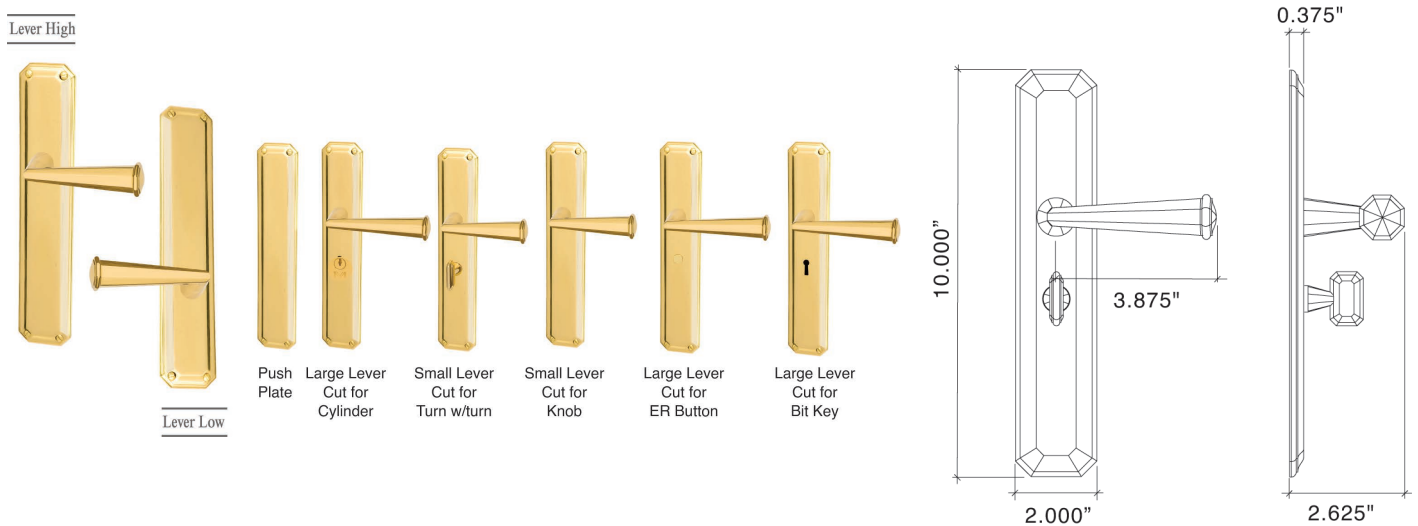

Entry Mortise

- 91932 Moorestown Escutcheon Set w/Small Knob -Entry Mortise Set, 2.5" Back Set Standard, Other Backsets Available, Please Inquire
- 91938 Moorestown Escutcheon Set w/Small Knob -Entry Mortise Dummy

IML Mortise Sets

- 81931 Moorestown Escutcheon Small Lever Set - Interior Mortise Passage Latch, 2.5" Backset
- 81932 Moorestown Escutcheon Small Lever Set - Interior Mortise Privacy Lock, 2.5" Backset
- 81933 Moorestown Escutcheon Small Lever Set - Interior Mortise Bit Key Lock, 2.5" Backset
- 81934 Moorestown Escutcheon Small Lever Set - Interior Mortise Single Cylinder Lock, 2.5" Backset
- 81935 Moorestown Escutcheon Small Lever Set - Interior Mortise Double Cylinder Lock, 2.5" Backset
- 81936 Moorestown Escutcheon Small Lever Set - Interior Mortise Patio Function Lock, 2.5" Backset

Dummy Trim

- 819314 Moorestown Escutcheon Set w/Small Lever - Single Dummy
- 819318 Moorestown Escutcheon Set w/Small Lever - Pair of Dummies

Moorestown Trim with Small Moorestown Lever 8834

- Traditional Octagonal Design
- Forged Brass Escutcheon Inside and Outside
- Solid Forged Brass Knob/Lever
- Hand Polished
- Plates available with Cuts for all Von Morris Locks as well as Custom Cuts for other Manufacturers' Locks
- Specify door thickness when ordering
- All IML Privacy and Tubular Mortise Bolt Privacy Sets come with ER Trim Standard on the Exterior. Exterior Bit Key Trim can be substituted for no additional charge.