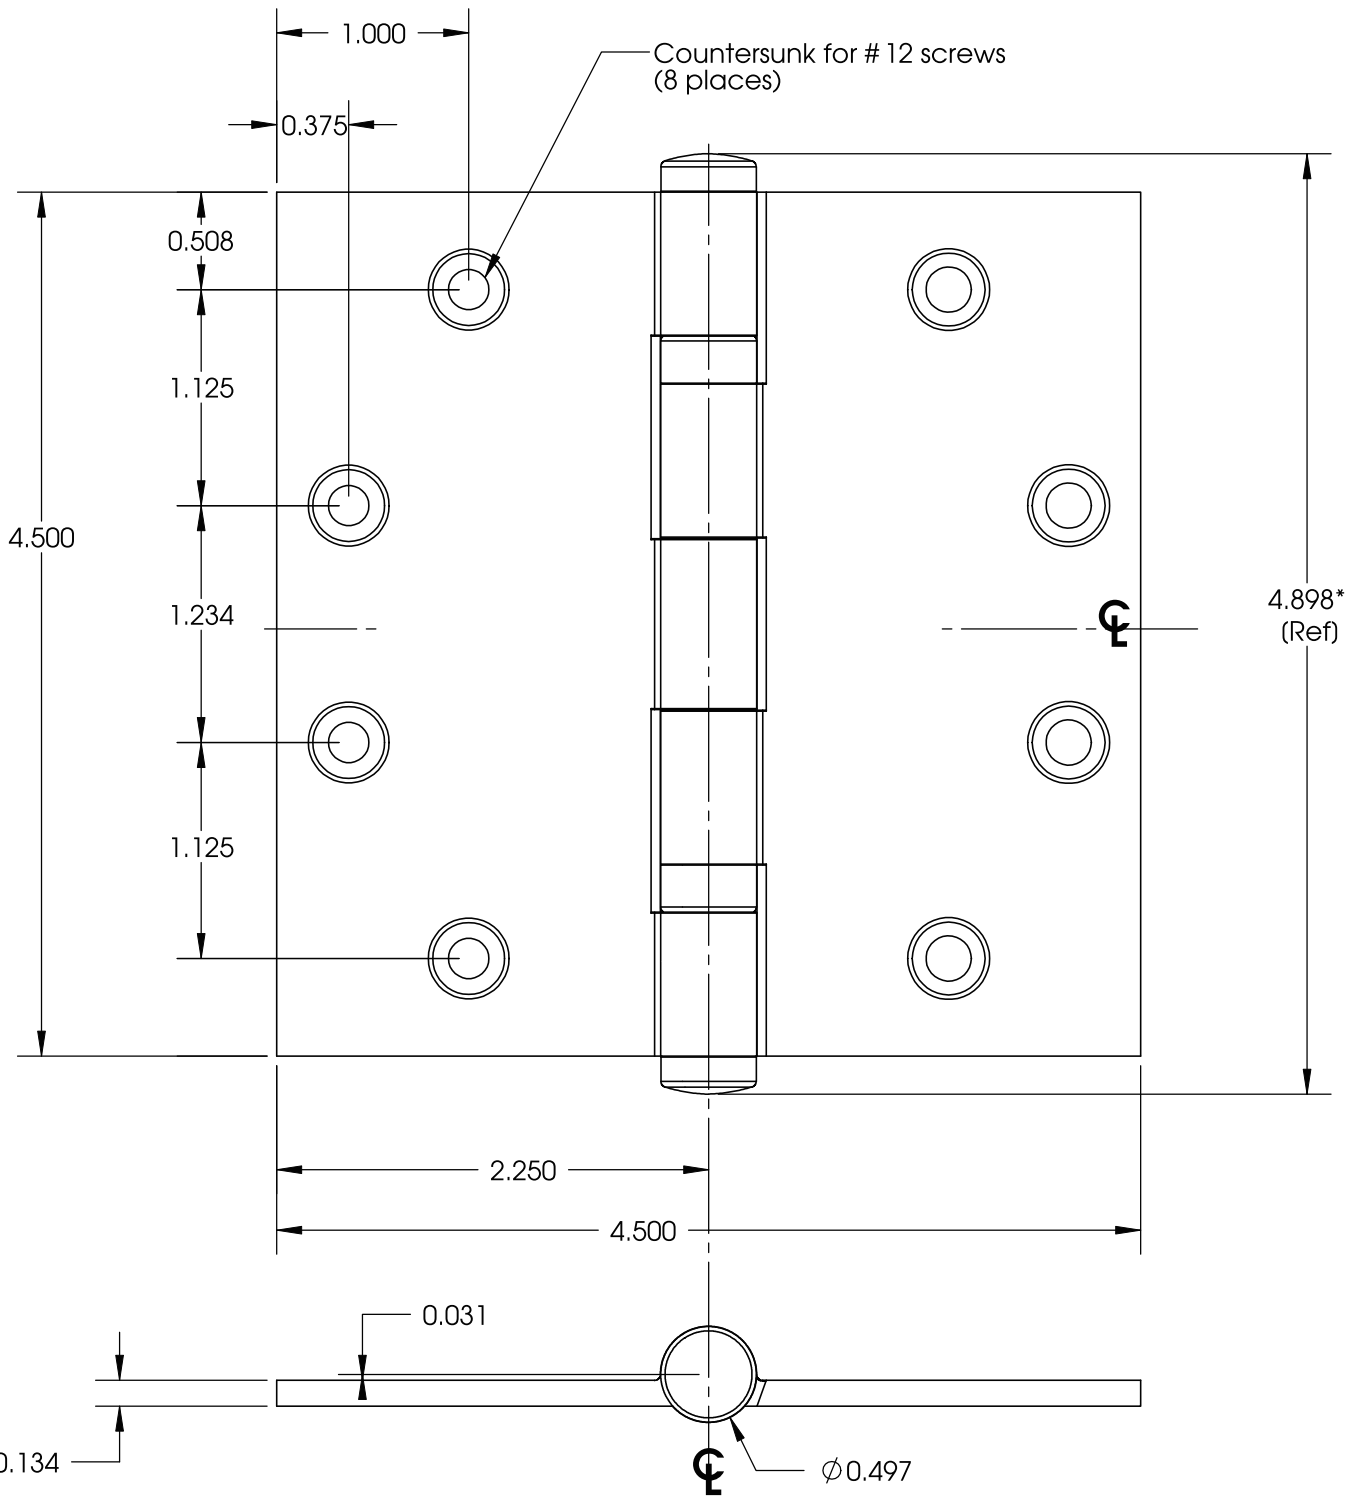

NOTE: Hinge is symmetrical about the center line(s)

\*NOTE 2: REF dimension across finials, hinge shown with standard finials, additional finials available at additional cost.

THE INFORMATION CONTAINED IN THIS DRAWING IS THE SOLE PROPERTY OF ERIC MORRIS & COMPANY. ANY REPRODUCTION IN PART OR AS A WHOLE WITHOUT THE WRITTEN PERMISSION OF ERIC MORRIS & COMPANY IS STRICTLY PROHIBITED.

NOTE: Hinge is symmetrical about the center line(s)

\*NOTE 2: REF dimension across finials, hinge shown with standard finials, additional finials available at additional cost.

<p>THE INFORMATION CONTAINED IN THIS DRAWING IS THE SOLE PROPERTY OF ERIC MORRIS &amp; COMPANY. ANY REPRODUCTION IN PART OR AS A WHOLE WITHOUT THE WRITTEN PERMISSION OF ERIC MORRIS &amp; COMPANY IS STRICTLY PROHIBITED.</p>	<p>TITLE:</p> <p><b>11-4545BB Hinge Template</b></p>	 <p>Phone: +1-856-997-0222          Fax: +1-856-294-5116          Email: <a href="mailto:info@ericmorrisandco.com">info@ericmorrisandco.com</a>          Web: <a href="http://www.ericmorrisandco.com">http://www.ericmorrisandco.com</a>          Address: ERIC MORRIS &amp; COMPANY          7249-A Browning Road          Pennsauken, NJ 08109</p>	
	<p><b>DO NOT SCALE DRAWING</b></p>		
	<p>SCALE:1:1</p>		<p>SHEET 1 OF 1</p>

NOTE: Hinge is symmetrical about the center line(s)

\*NOTE 2: REF dimension across finials, hinge shown with standard finials, additional finials available at additional cost.

TITLE:

**11-5050BB Hinge Template**