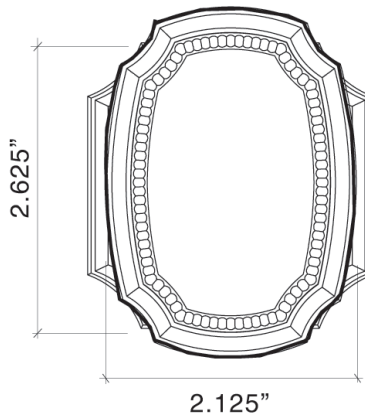

Entry Mortise

90729/57262 Weave Knob with Large Rose - Entry Mortise Set, 2.5" Back Set Standard, Other Backsets Available, Please Inquire

IML Mortise Sets

0729/57261 Weave Knob with Large Rose - Interior Mortise Passge Latch, 2.5" Backset

0729/57265 Weave Knob with Large Rose - Interior Mortise Double Cylinger Lock, 2.5" Backset

Tubular Latch Sets

072721 Weave Knob with Large Rose - Tubular Passage Latch, 2-3/4 Back Set

072722 Weave Knob with Large Rose - Tubular Passage Latch, 2-3/8 Back Set

072723 Weave Knob with Large Rose - Tubular Privacy Latch, 2-3/4 Back Set

072724 Weave Knob with Large Rose - Tubular Privacy Latch, 2-3/8 Back Set

072725 Weave Knob with Large Rose - Privacy (Tubular Passage Latch with Mortise Bolt 2-3/8 Back Set)

Dummy Trim

0729/57277 Weave Knob with Large Rose - Single Dummy

0729/57278 Weave Knob with Large Rose - Pair of Dummies

Weave Knob 8807-290
Large Weave Rose 8857-262

- Intricate Weave Detail and Beading
- Solid Forged Brass Knob and Rose
- Hand Polished
- Fully Concealed Mounting
- All Von Morris Knobs can be used with any Rose or Escutcheon Plate
- All IML Privacy and Tubular Mortise Bolt Privacy Sets come with ER Trim Standard on the Exterior. Exterior Bit Key Trim can be substituted for no additional charge.