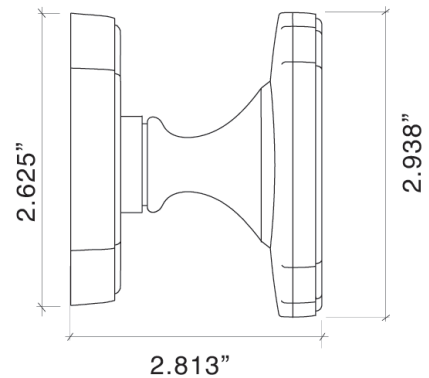

Entry Mortise

90729/57262 Weave Knob with Large Rose - Entry Mortise Set, 2.5" Back Set Standard, Other Backsets Available, Please Inquire

IML Mortise Sets

0729/57261 Weave Knob with Large Rose - Interior Mortise Passge Latch, 2.5" Backset

0729/57265 Weave Knob with Large Rose - Interior Mortise Double Cylinger Lock, 2.5" Backset

Tubular Latch Sets

072721 Weave Knob with Large Rose - Tubular Passage Latch, 2-3/4 Back Set

072722 Weave Knob with Large Rose - Tubular Passage Latch, 2-3/8 Back Set

072723 Weave Knob with Large Rose - Tubular Privacy Latch, 2-3/4 Back Set

072724 Weave Knob with Large Rose - Tubular Privacy Latch, 2-3/8 Back Set

072725 Weave Knob with Large Rose - Privacy (Tubular Passage Latch with Mortise Bolt 2-3/8 Back Set)

Dummy Trim

0729/57277 Weave Knob with Large Rose - Single Dummy

0729/57278 Weave Knob with Large Rose - Pair of Dummies

Weave Knob 8807-290
Large Weave Rose 8857-262

- Intricate Weave Detail and Beading
- Solid Forged Brass Knob and Rose
- Hand Polished
- Fully Concealed Mounting
- All Von Morris Knobs can be used with any Rose or Escutcheon Plate
- All IML Privacy and Tubular Mortise Bolt Privacy Sets come with ER Trim Standard on the Exterior. Exterior Bit Key Trim can be substituted for no additional charge.