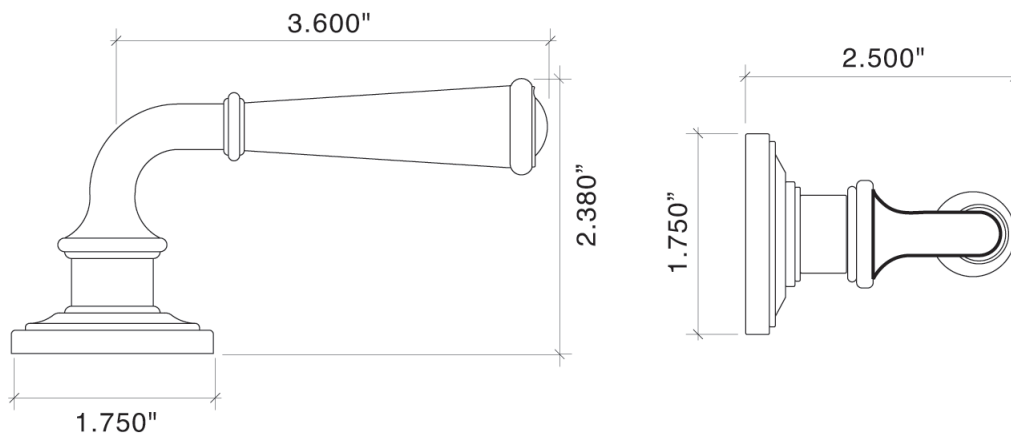

8821/51175 Turned Lever with Small Colonial Rose - Interior Mortise Double Cylinger Lock, 2.5" Backset

Tubular Latch Sets

210111 Turned Lever with Small Colonial Rose - Tubular Passage Latch, 2-3/4 Back Set

210112 Turned Lever with Small Colonial Rose - Tubular Passage Latch, 2-3/8 Back Set

210115 Turned Lever with Small Colonial Rose - Privacy (Tubular Passage Latch with Mortise Bolt 2-3/8 Back Set)

Dummy Trim

8821/51177 Turned Lever with Small Colonial Rose - Single Dummy

8821/51178 Turned Lever with Small Colonial Rose - Pair of Dummies

Small Turned Lever 8821
Small Colonial Rose 8851-175

- Classic Turned Lever Design
- Solid Forged Brass Lever and Rose
- Hand Polished
- Fully Concealed Mounting
- All Von Morris Levers can be used with any Rose or Escutcheon Plate
- All IML Privacy and Tubular Mortise Bolt Privacy Sets come with ER Trim Standard on the Exterior. Exterior Bit Key Trim can be substituted for no additional charge.

Entry Mortise

98821/51262 Small Turned Lever with Large Colonial Rose - Entry Mortise Set, 2.5" Back Set Standard, Other Backsets Available, Please Inquire

IML Mortise Sets

8821/51261 Small Turned Lever with Large Colonial Rose - Interior Mortise Passage Latch