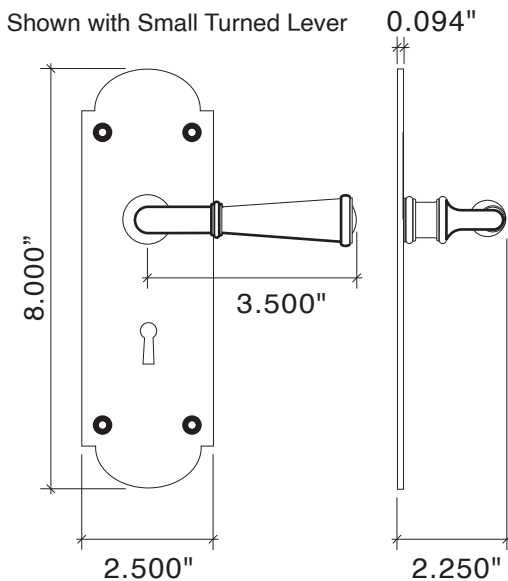

Entry Mortise

- 91112 Newtown Escutcheon Set w/Turned Lever -Entry Mortise Set, 2.5" Back Set Standard, Other Backsets Available, Please Inquire
- 91118 Newtown Escutcheon Set w/Turned Lever -Entry Mortise Dummy

IML Mortise Sets

- 81111 Newtown Escutcheon Set w/Turned Lever - Interior Mortise Passage Latch, 2.5" Backset
- 81112 Newtown Escutcheon Set w/Turned Lever - Interior Mortise Privacy Lock, 2.5" Backset
- 81113 Newtown Escutcheon Set w/Turned Lever - Interior Mortise Bit Key Lock, 2.5" Backset
- 81114 Newtown Escutcheon Set w/Turned Lever - Interior Mortise Single Cylinder Lock, 2.5" Backset
- 81115 Newtown Escutcheon Set w/Turned Lever - Interior Mortise Double Cylinder Lock, 2.5" Backset
- 81116 Newtown Escutcheon set w/Turned Lever - Interior Mortise Patio Function Lock, 2.5" Backset

Tubular Latch Sets

- 811114 Newtown Escutcheon Set w/Turned Lever - Tubular Passage Latch, 2-3/4 Back Set
- 811118 Newtown Escutcheon Set w/Turned Lever - Tubular Passage Latch, 2-3/8 Back Set
- 811124 Newtown Escutcheon Set w/Turned Lever - Tubular Privacy Latch, 2-3/4 Back Set
- 811128 Newtown Escutcheon Set w/Turned Lever - Tubular Privacy Latch, 2-3/8 Back Set
- 811122 Newtown Escutcheon Set w/Turned Lever - Privacy (Tubular Passage Latch with Mortise Bolt 2-3/8 Back Set)

Dummy Trim

- 81117 Newtown Escutcheon Set w/Turned Lever - Single Dummy
- 81118 Newtown Escutcheon Set w/Turned Lever - Pair of Dummies

Newtown Escutcheon with Small Turned Lever Cut for Bit Key

- Classic Palladian Design
- Forged Brass Escutcheon Inside and Outside
- Solid Forged Brass Lever
- Hand Polished
- Plates available with Cuts for all Von Morris Locks as well as Custom Cuts for other Manufacturers' Locks