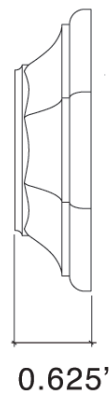

Moorestown Deadbolt

1885881 Moorestown Deadbolt 2 3/8" Backset, Single Cylinder

1885841 Moorestown Deadbolt 2 3/4" Backset, Single Cylinder

1885882 Moorestown Deadbolt 2 3/8" Backset, Double Cylinder

1885842 Moorestown Deadbolt 2 3/4" Backset, Double Cylinder

- Traditional Octagonal Design
- Solid Forged Brass
- Hand Polished
- Nicely Paired with Moorestown Knob or Lever on Rose