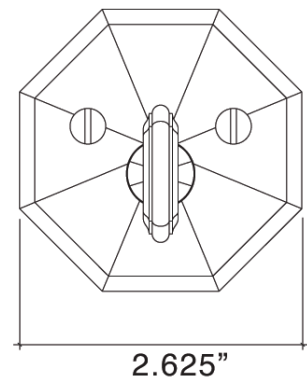

Moorestown Deadbolt

1885881 Moorestown Deadbolt 2 3/8" Backset, Single Cylinder

1885841 Moorestown Deadbolt 2 3/4" Backset, Single Cylinder

1885882 Moorestown Deadbolt 2 3/8" Backset, Double Cylinder

1885842 Moorestown Deadbolt 2 3/4" Backset, Double Cylinder

- Traditional Octagonal Design
- Solid Forged Brass
- Hand Polished
- Nicely Paired with Moorestown Knob or Lever on Rose