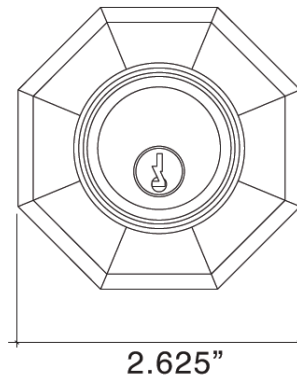

Moorestown Deadbolt

1885881 Moorestown Deadbolt 2 3/8" Backset, Single Cylinder

1885841 Moorestown Deadbolt 2 3/4" Backset, Single Cylinder

1885882 Moorestown Deadbolt 2 3/8" Backset, Double Cylinder

1885842 Moorestown Deadbolt 2 3/4" Backset, Double Cylinder

- Traditional Octagonal Design
- Solid Forged Brass
- Hand Polished
- Nicely Paired with Moorestown Knob or Lever on Rose