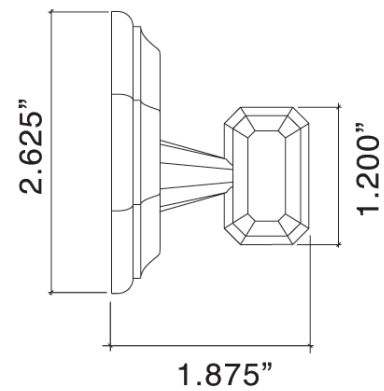

Moorestown Deadbolt

1885881 Moorestown Deadbolt 2 3/8" Backset, Single Cylinder

1885841 Moorestown Deadbolt 2 3/4" Backset, Single Cylinder

1885882 Moorestown Deadbolt 2 3/8" Backset, Double Cylinder

1885842 Moorestown Deadbolt 2 3/4" Backset, Double Cylinder

- Traditional Octagonal Design
- Solid Forged Brass
- Hand Polished
- Nicely Paired with Moorestown Knob or Lever on Rose