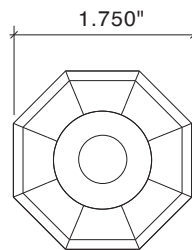

Large
Moorestown
Bell Push