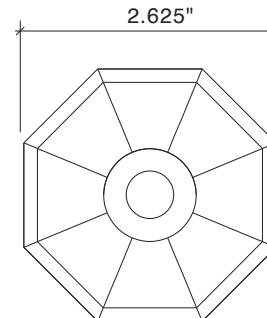

Large
Moorestown
Bell Push