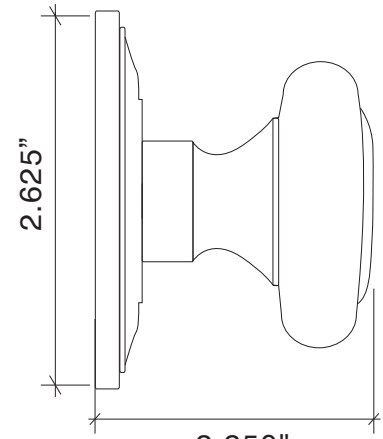

## Entry Mortise

90022/51262 Colonial Knob with Large Colonial Rose - Entry Mortise Set, 2.5" Back Set Standard, Other Backsets Available, Please Inquire

022124 Colonial Knob with Large Colonial Rose - Tubular Privacy Latch, 2-3/8 Back Set

022125 Colonial Knob with Large Colonial Rose - Privacy (Tubular Passage Latch with Mortise Bolt 2-3/8 Back Set)

### Dummy Trim

0222/51267 Colonial Knob with Large Colonial Rose - Single Dummy

0222/51268 Colonial Knob with Large Colonial Rose - Pair of Dummies

- Classic Colonial Knob Design
- Solid Forged Brass Knob and Rose
- Hand Polished
- Fully Concealed Mounting
- All Von Morris Knobs can be used with any Rose or Escutcheon Plate
- All IML Privacy and Tubular Mortise Bolt Privacy Sets come with ER Trim Standard on the Exterior. Exterior Bit Key Trim can be substituted for no additional charge.

Colonial Knob 8802-225  
Large Colonial Rose 8851-262

2.250"

2.625"

2.250"