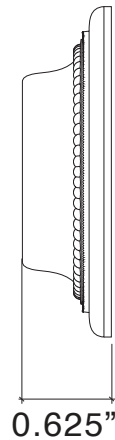

Beaded Deadbolt

1885681	Beaded Deadbolt 2 3/8" Backset, Single Cylinder
1885641	Beaded Deadbolt 2 3/4" Backset, Single Cylinder
1885682	Beaded Deadbolt 2 3/8" Backset, Double Cylinder
1885642	Beaded Deadbolt 2 3/4" Backset, Double Cylinder

- Highly Detailed Beaded Design
- Solid Forged Brass
- Hand Polished
- Nicely Paired with Bamboo Knob or Lever on Rose