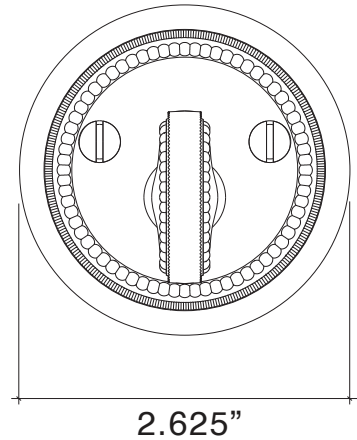

Beaded Deadbolt

1885681	Beaded Deadbolt 2 3/8" Backset, Single Cylinder
1885641	Beaded Deadbolt 2 3/4" Backset, Single Cylinder
1885682	Beaded Deadbolt 2 3/8" Backset, Double Cylinder
1885642	Beaded Deadbolt 2 3/4" Backset, Double Cylinder

- Highly Detailed Beaded Design
- Solid Forged Brass
- Hand Polished
- Nicely Paired with Bamboo Knob or Lever on Rose